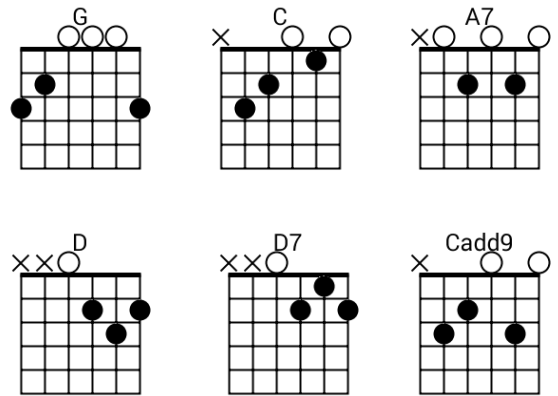

Romanos 1:5

Música: Gabi Josias Carnassale

Intro: C | D | G C9 | G |

G **C**
Rece**b**emos a graça e o ap**o**stolado
A7 **D**
Para a obediência da fé
D7 **G C9 G**
Entre **t**odas as gentes pelo **S**eu no-me
C D G C9 G
Romanos **u**m **c**inco.

Diagramas

The musical score is in G major (one sharp) and 4/4 time. It consists of two staves of music with lyrics underneath. The first staff covers the first two lines of the lyrics, and the second staff covers the last two lines. Chord symbols are placed above the notes they apply to.

Re-ce - be-mos a gra - ça e o a - pos-to-la - do pa-ra a o-be-di-ên - cia da
fé en-tre to-das as gen - tes pe-lo Seu no - me. Ro - ma-nos um, cin-co. _